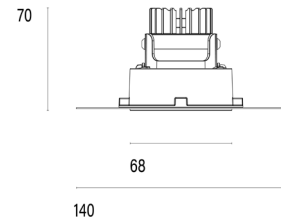

101 06 002101.022

Model

Name	Mono 060 Trimless Type 1 Recessed Downlighter
Finish	Structured Black
Area	Indoor

System

Power (Luminaire)	6.8W
Power (System)	8W
Voltage	240V-AC
Optics	Rotationally Symmetrical Direct 40°
Colour Temperature	2700°K
Luminous Flux	626lm
TM30	Rf95 Rg103
CRI	Ra98
Lumen Maintenance	L90 B10 50000hrs
Chromacity	<3 McAdam Step Ellipse
Articulation	Fixed
Cut-Out	Round 85mm x 100mm Depth
Ingress Protection	IP44
Control Device	Remote Phase DIM (Included)
Class	III